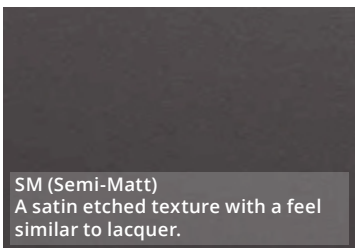

SM (Semi-Matt)
A satin etched texture with a feel similar to lacquer.