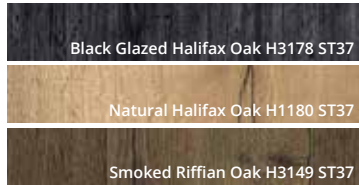

ST38
Displays a deeply brushed softwood appearance with matt-gloss elements. It looks like painted or lacquered solid wood when applied to uni colours.