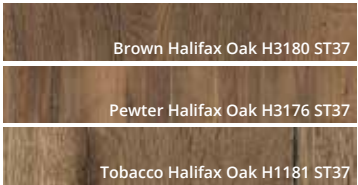

ST38
Displays a deeply brushed softwood appearance with matt-gloss elements. It looks like painted or lacquered solid wood when applied to uni colours.