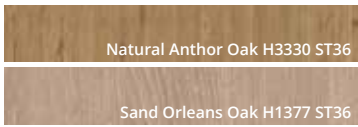

ST37
An authentic solid wood finish, enhanced by the synchronised pore, gives the Halifax Oak decor range a realistic look and feel.