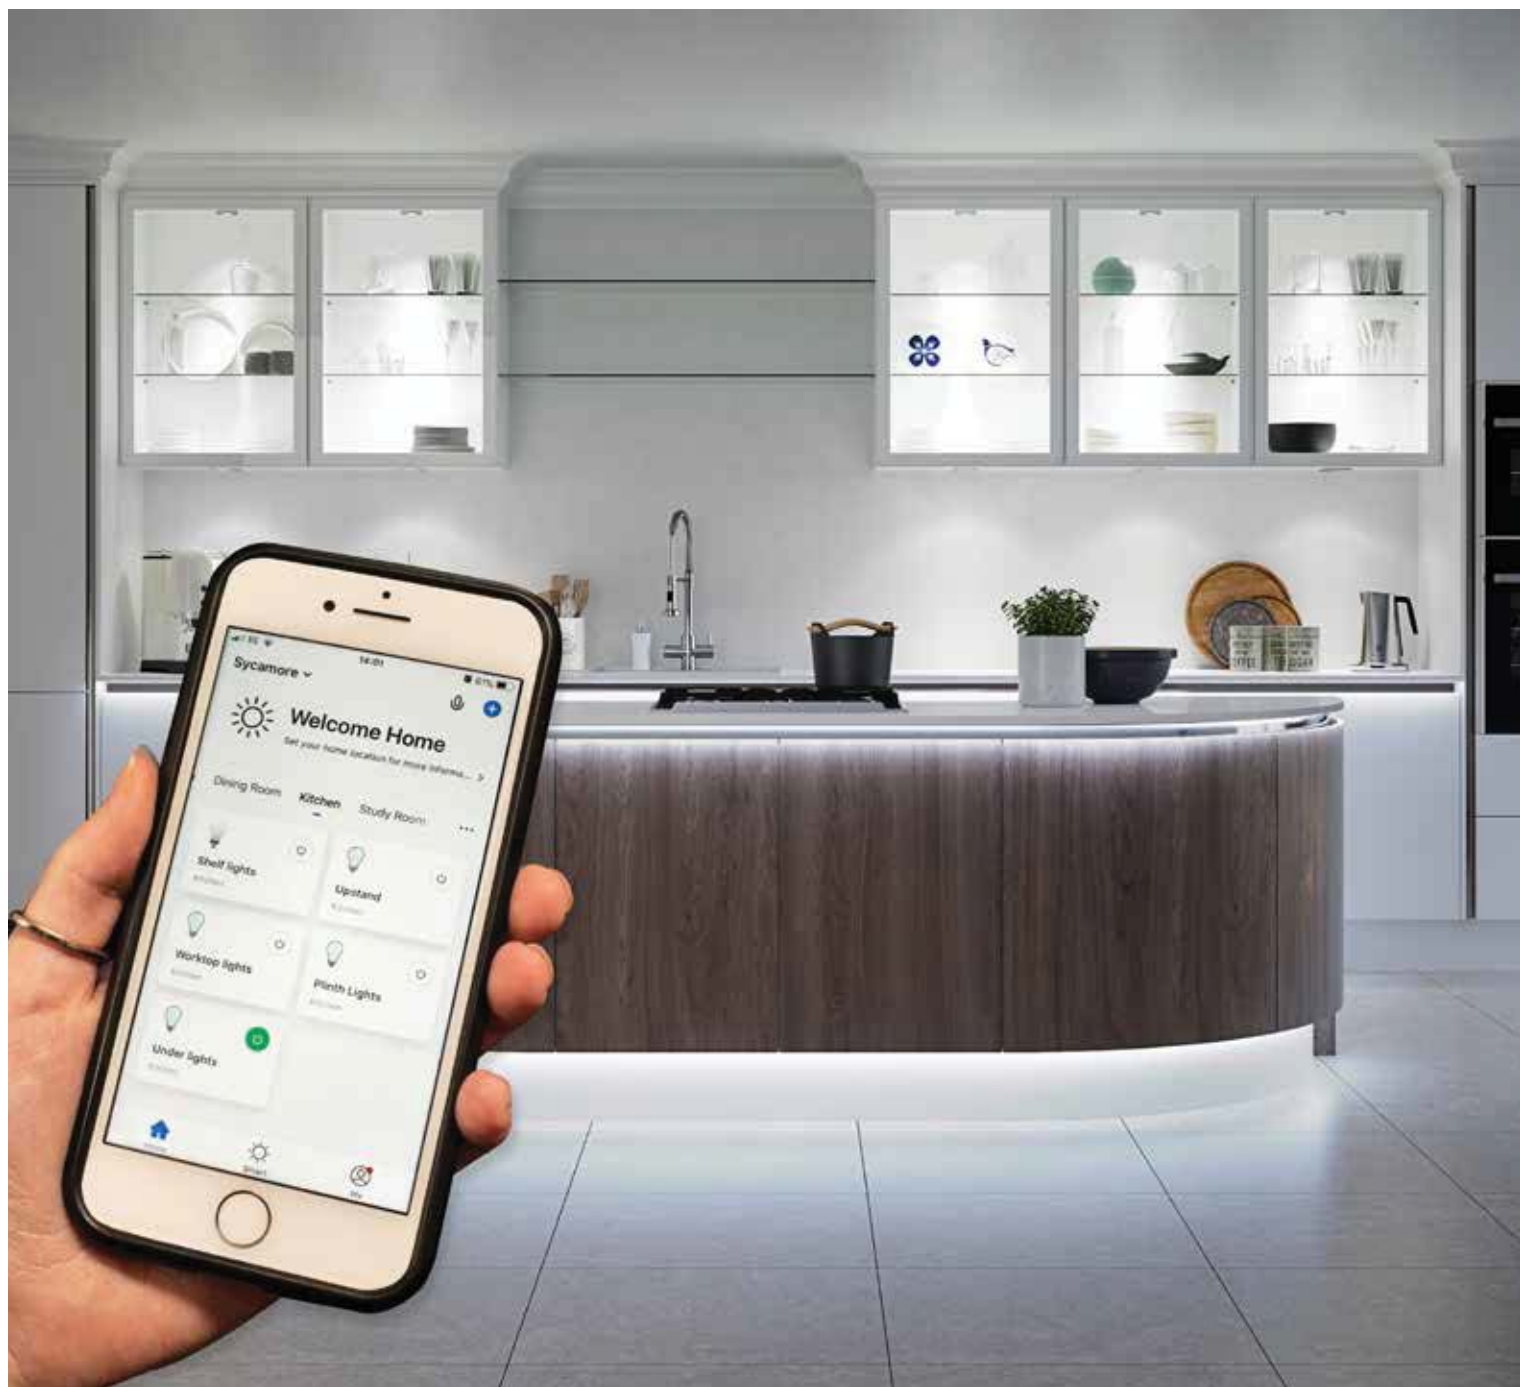

Natural White gives a cool crisp effect and enhances more modern kitchens with gloss, concrete and stainless steel finishes.

TASK LIGHTING

Sufficient lighting is a must-have in task based areas where hobs, sinks and even worktops are in use, as this aids safe cooking, washing and prepping. A range of LED options are available in aluminium and an on-trend matte black finish.

CONVENIENCE LIGHTING

Combine beautiful, functional lighting with everyday practicality through a range of switches and control modules for ultimate convenience. Choose from a range of wireless touch switches or control lighting from your smartphone via a Wifi app, or through voice control systems such as Alexa or Google Voice Control.