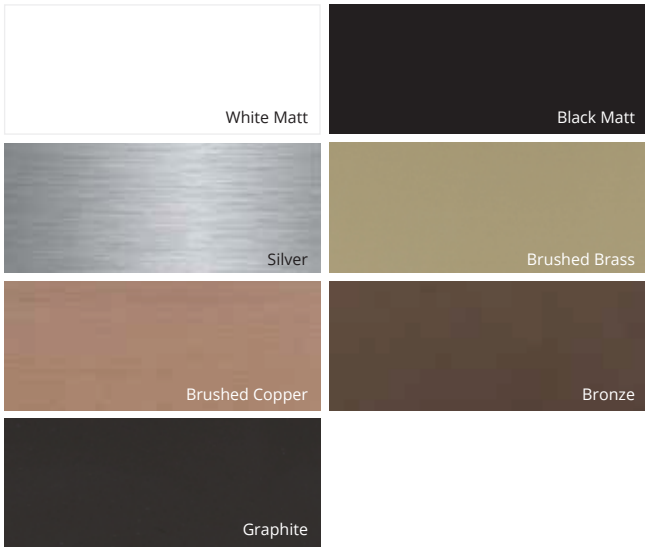

HANDLELESS RAILS

Complementary or contrasting, whatever your personality you can create a true handleless kitchen that's as striking as it is sleek; with rails available in a selection of finishes.